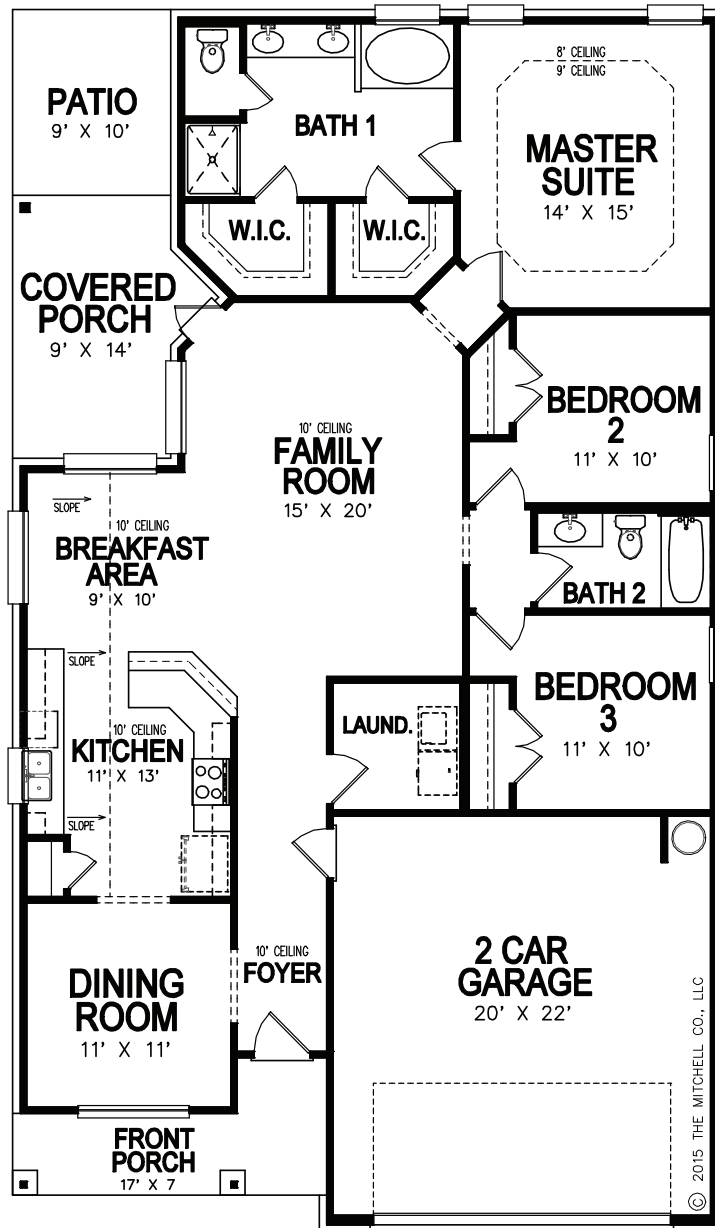

Westley II

Elevation A

DG-1712

Elevation B

DG-1712

MITCHELL

Residential

850-434-3131 mitchellresidential.com

Drawings are artist's concepts and not to scale. Plans, specifications, and special features are subject to change without notice.

© The Mitchell Company, LLC. Copyright 2015

Westley II

DG-1712

MITCHELL

Residential